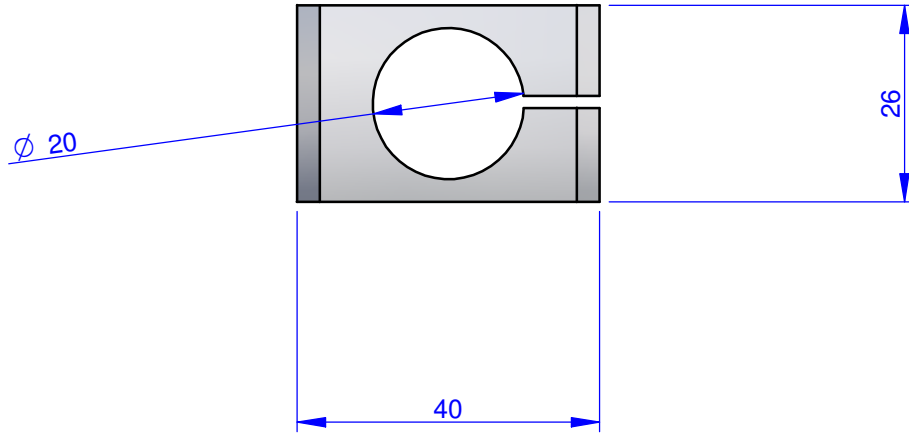

THE PROPERTY OF THIS DRAWING IS ESTABLISHED BY LAW
IT IS FORBIDDEN TO REPRODUCE IT OR SHOW IT TO THIRD PARTY
WITHOUT A WRITTEN AGREEMENT.

MODIFICATIONS: VARIED DIMENSIONS AS OF DATE:

7. 8. 9. 10. 11. 12.

MODIFICATIONS: VARIED DIMENSIONS AS OF DATE:

1. 2. 3. 4. 5. 6.

FP Services

DESIGNED FROM
FPSERVICES

DATE 04/2014 WEIGHT 0,018 kg

CODE
CA.03.12.004

Format A4
UNI 936-76

GENERAL TOLERANCE:
UNI - ISO 2768
CLASSE f

DESCRIPTION